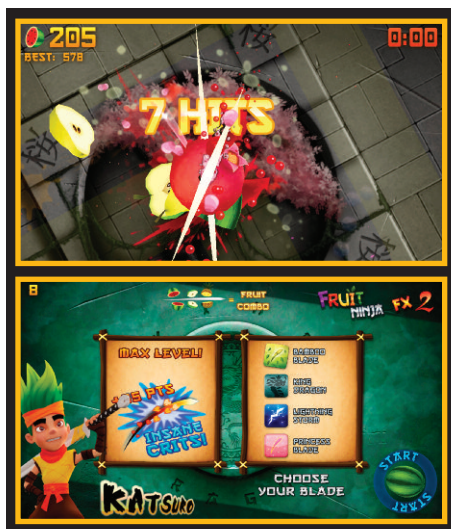

FRUIT NINJA FX 2

NEW WAY TO PLAY

Teleport your favorite characters into the game and leverage new powers.

SENSEI
The fruit ninja master

KATSURO
The young hero

TRUFFLES
The adventurous pig

Figurines available for purchase separately, to be offered at redemption counter.

-  New blades
-  More fruits
-  New visuals
-  Pomegranate bonus
-  Addictive gameplay
-  Upgrade kit available for Touch FX

#SKU: FN-46-1020

UNIT'S SPECS

PRODUCT DIMS	SHIPPING DIMS	WEIGHT	VOLTAGE
48" L X 24" W X 106" H	48" L X 36" W X 88" H	350 LBS	110/220 VOLT