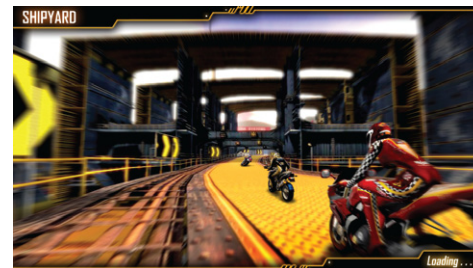

www.segaarcade.com | sales@segaarcade.com | europe sales +44 (0)208 391 8090 | u.s sales +1 847 364 9787 |

follow us at [segaamusements](#)

Speed Rider | Wahlap | Video

Try and ride faster than a storm with Storm Riders! The road goes by in a blur as you crack the throttle on Storm Riders and race like the wind! The storm is coming!

Linkable up to 4 players | 42" LCD screen | 11 tracks | 10 bikes | Unlimited boost | Striking LED lit cabinet

Gameplay

Experience super fast motorbike racing like never before. Choose from 10 bikes and then take on Storm Riders 11 tracks based in 3 major location; Harbour, Forest and the Old Flight Facility. Step on to Storm Rider and unleash the speed!